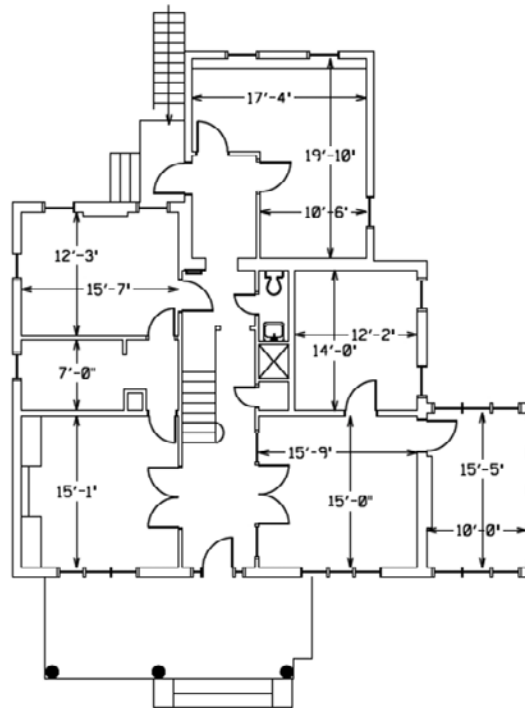

Individual Offices for Lease w/ Common Areas & Amenities
Fantastic Opportunity for Individual Practitioners in Dilworth!

SECOND FLOOR
1,686 SF

FIRST FLOOR 1,968 SF

910 EAST BLVD
3,654 TOTAL GROSS SF

Providence Commercial Real Estate Advisors, LLC | 1307 West Morehead St., Suite 107 | Charlotte, North Carolina 28208