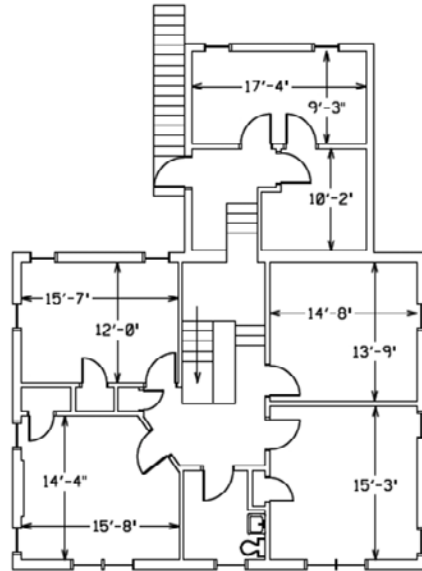

Individual Offices for Lease w/ Common Areas & Amenities
Fantastic Opportunity for Individual Practitioners in Dilworth!

SECOND FLOOR
1,686 SF

FIRST FLOOR 1,968 SF

910 EAST BLVD
3,654 TOTAL GROSS SF

Providence Commercial Real Estate Advisors, LLC | 1307 West Morehead St., Suite 107 | Charlotte, North Carolina 28208