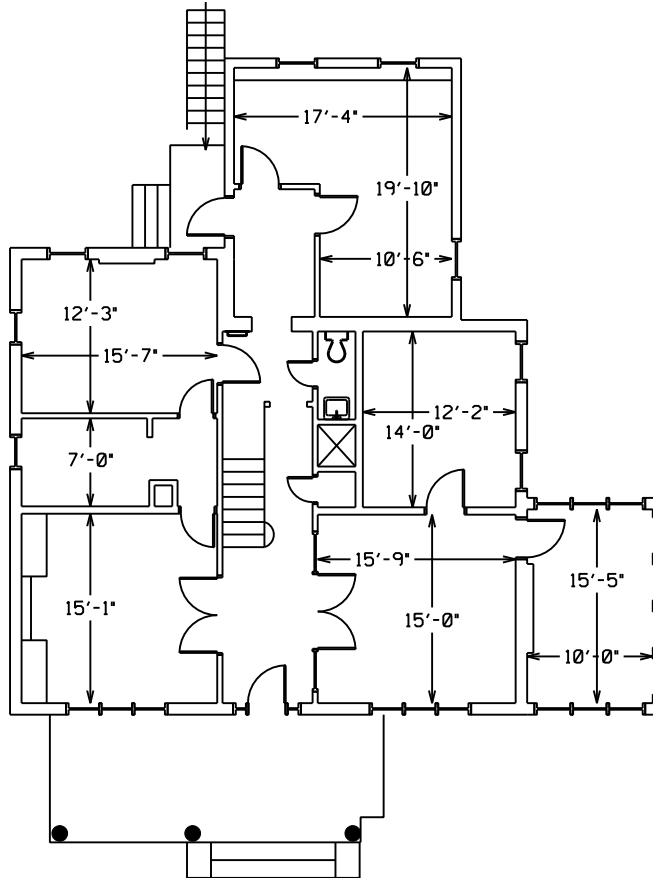

SECOND FLOOR  
1,686 SF

FIRST FLOOR 1,968 SF

910 EAST BLVD  
3,654 TOTAL GROSS SF