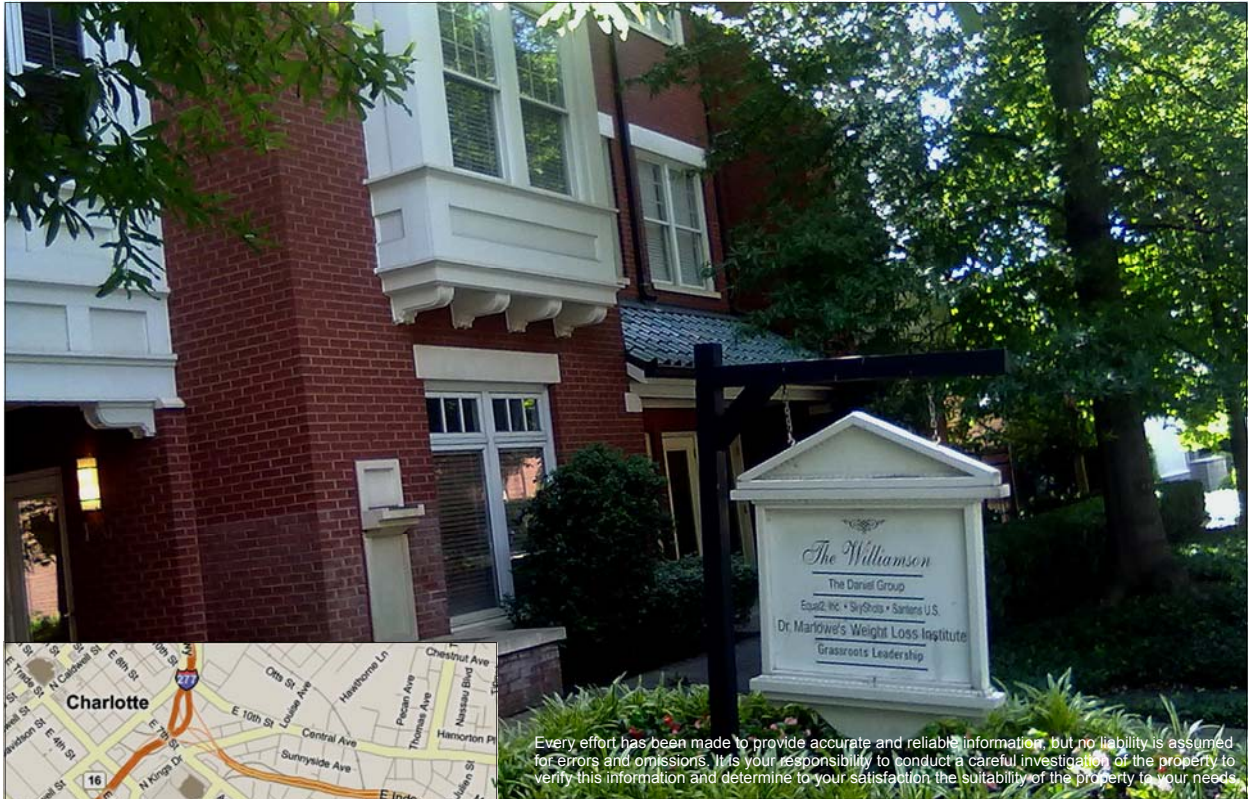

# 400 Clarice Avenue, #130

**+/- 942 SF : Office for LEASE on 7th St. in Elizabeth**  
*1st Floor Professional Office Suite in "The Williamson"!*

Every effort has been made to provide accurate and reliable information, but no liability is assumed for errors and omissions. It is your responsibility to conduct a careful investigation of the property to verify this information and determine to your satisfaction the suitability of the property to your needs.

-1st Floor Office Leasing Opportunity in The Williamson on Seventh Street in the Fun + Historic Elizabeth neighborhood. Zoned UR-2 (CD). Numerous restaurants and Retail within close walking distance. Rent is net of Utilities and Janitorial.

-Two offices, conference room, waiting area, work area, kitchen & bathroom.

-Excellent signage exposure out front.

-Great combination of a professional office feel w/ a relaxing, beautifully landscaped, interior courtyard.