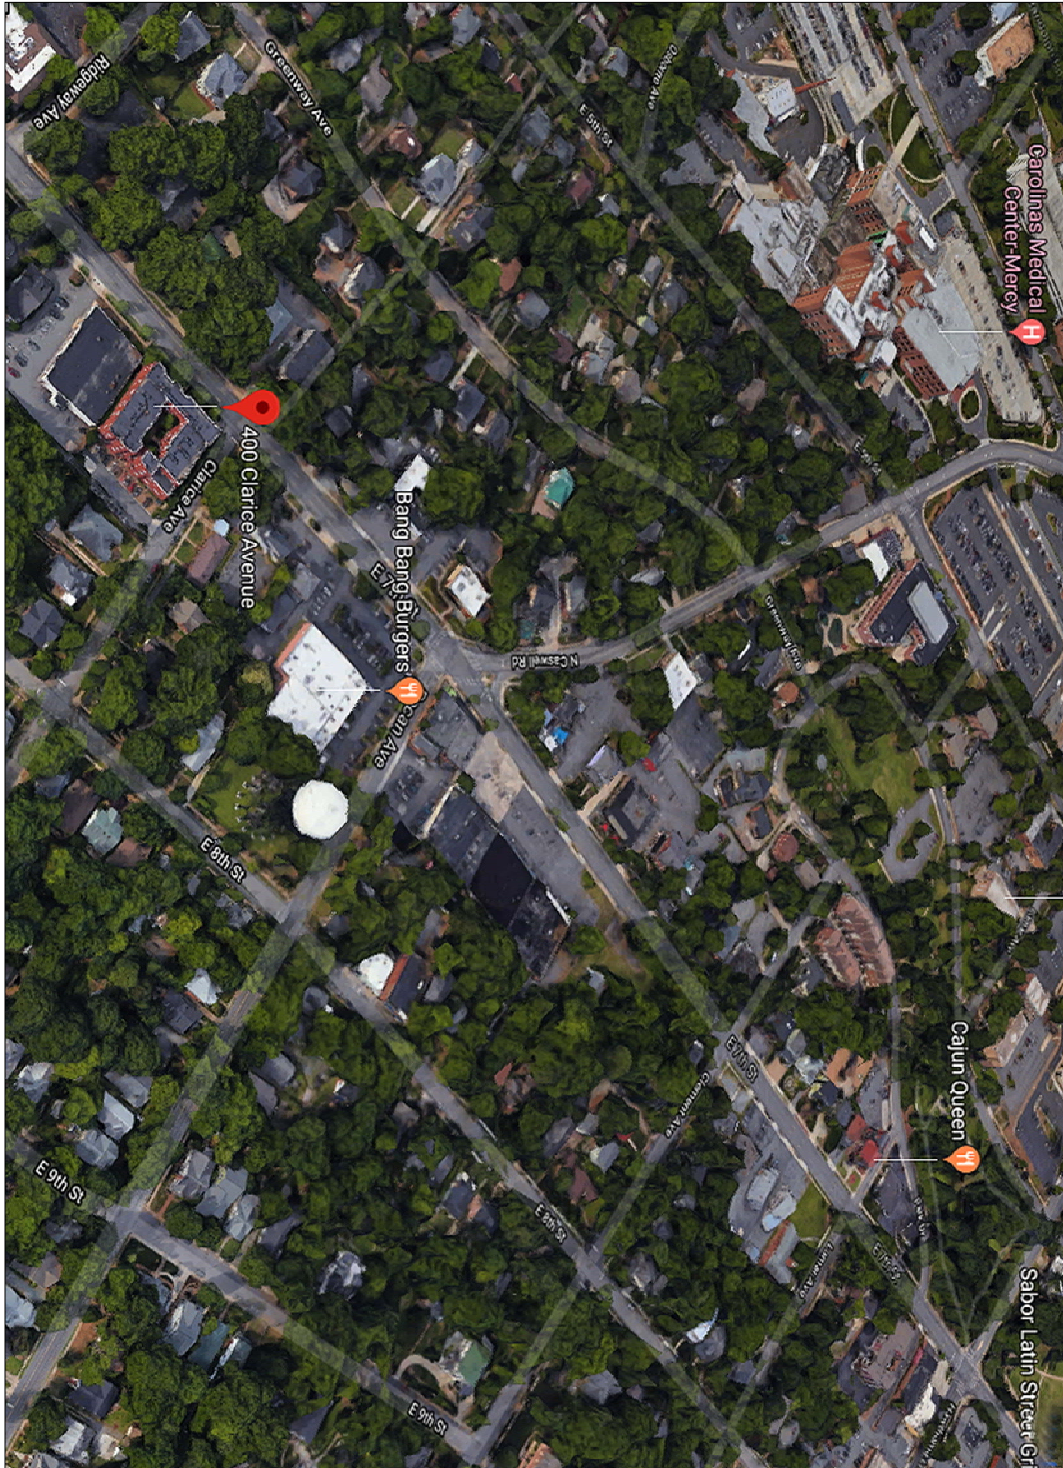

400 Clarice Avenue, #130

+/- 942 SF : Office for LEASE on 7th St. in Elizabeth
1st Floor Professional Office Suite in "The Williamson"!

Providence Commercial Real Estate Advisors, LLC | 1307 West Morehead St., Suite 107 | Charlotte, North Carolina 28208

For more info., go to "Featured Properties" at www.ProvidenceCommercial.com